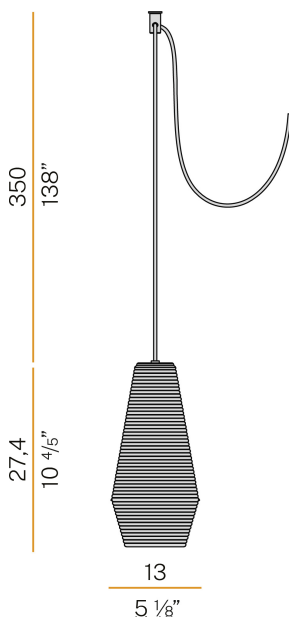

PANZERI

Olivia

220-240V AC

M09776.000.0200

mat brass/tobacco diffuser

Data sheet

CODE	M09776.000.0200
SYSTEM POWER CONSUMPTION	max 57W
LIGHT SOURCE	LED retrofit / halogen
LIGHT SOURCE KIT	* included
COMPATIBLE SOURCES	LED retrofit bulb 8W E27 2700K Ra80 1050lm (no dimming) * / max 57W E27
COLOUR TEMPERATURE	2700K Ra>80
LIGHT DISTRIBUTION	diffused
POWER SUPPLY	220-240V AC
FREQUENCY	50/60Hz
NOMINAL LUMINOUS FLUX	1050lm
WEIGHT	1,04 Kg
PROTECTION DEGREE	IP20
COLOUR TOLLERANCES	SDCM <6
PACKING DIMENSIONS (CM)	0,0 x 0,0 x 0,0

Multiple suspension lighting fixture for interiors, with direct and indirect light emission. Rough aluminium structure.

Diffuser in blown glass with white, crystal, steel, amber, bronze, tobacco or green ribbing finish.

Turned pickled sheet metal closing disk in black or mat brass polyacrylic paint. 3,5m (137,8") long suspension and power cable in PVC with black fabric covering. Provided without power canopy, complete with polycarbonate hook.

Technical drawing